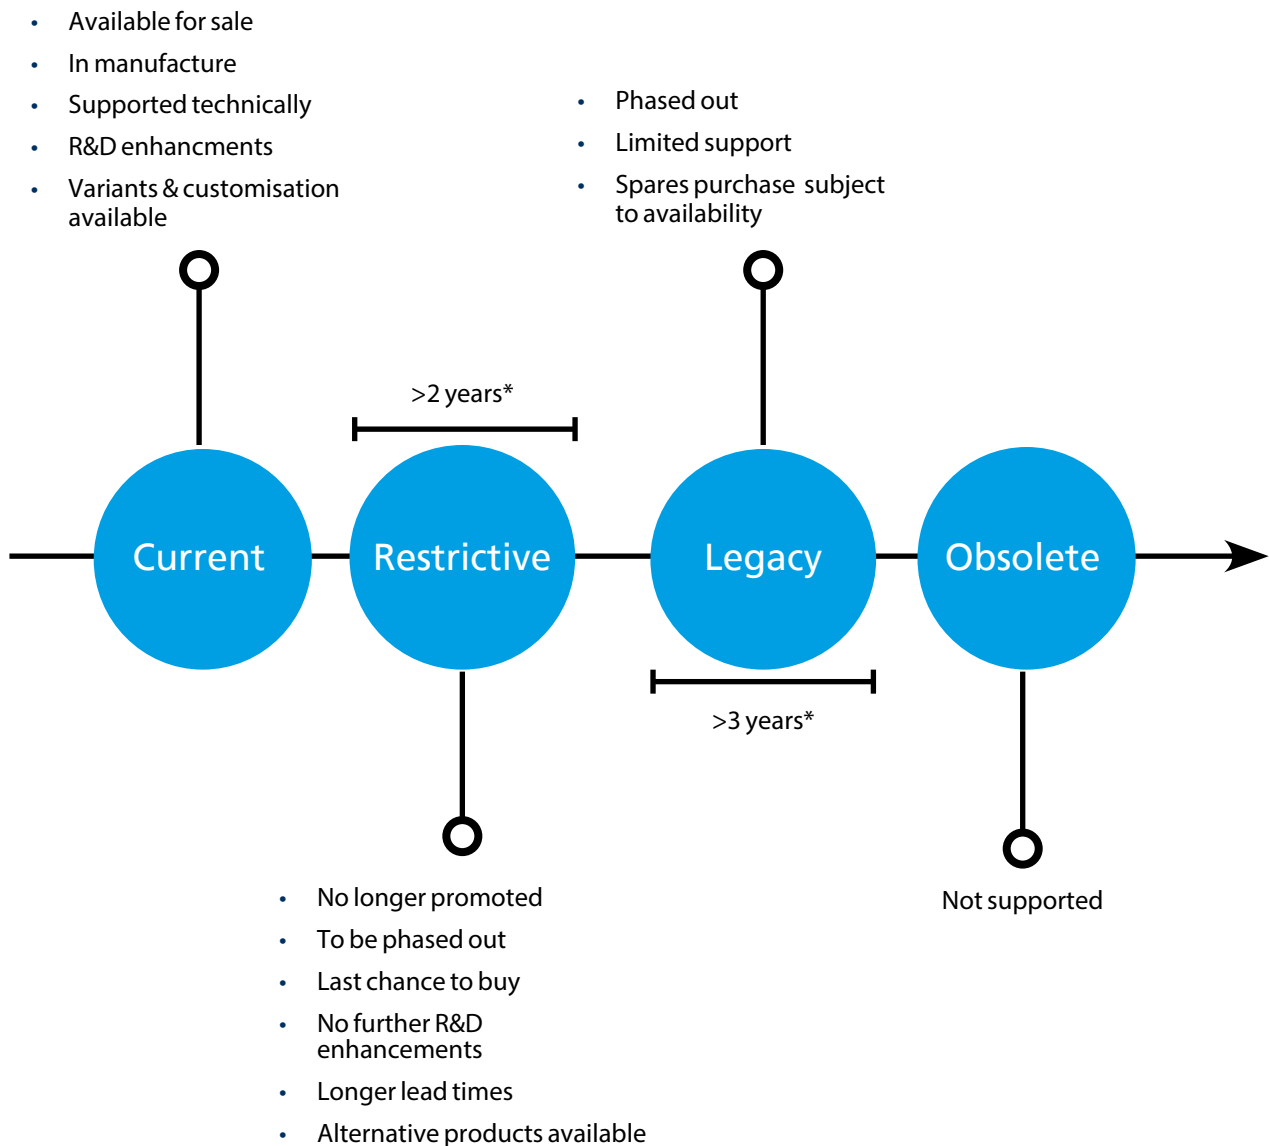

# Product Life Cycle Policy for Electronic Products

Lucy Electric’s product life cycle policy protects customer investments and allows us to keep up-to-date with technology and component availability

Our model divides the product’s life cycle into four transitional phases: current, restrictive, legacy and obsolete. Each phase is summarised below and provides relevant implications for the end-user.